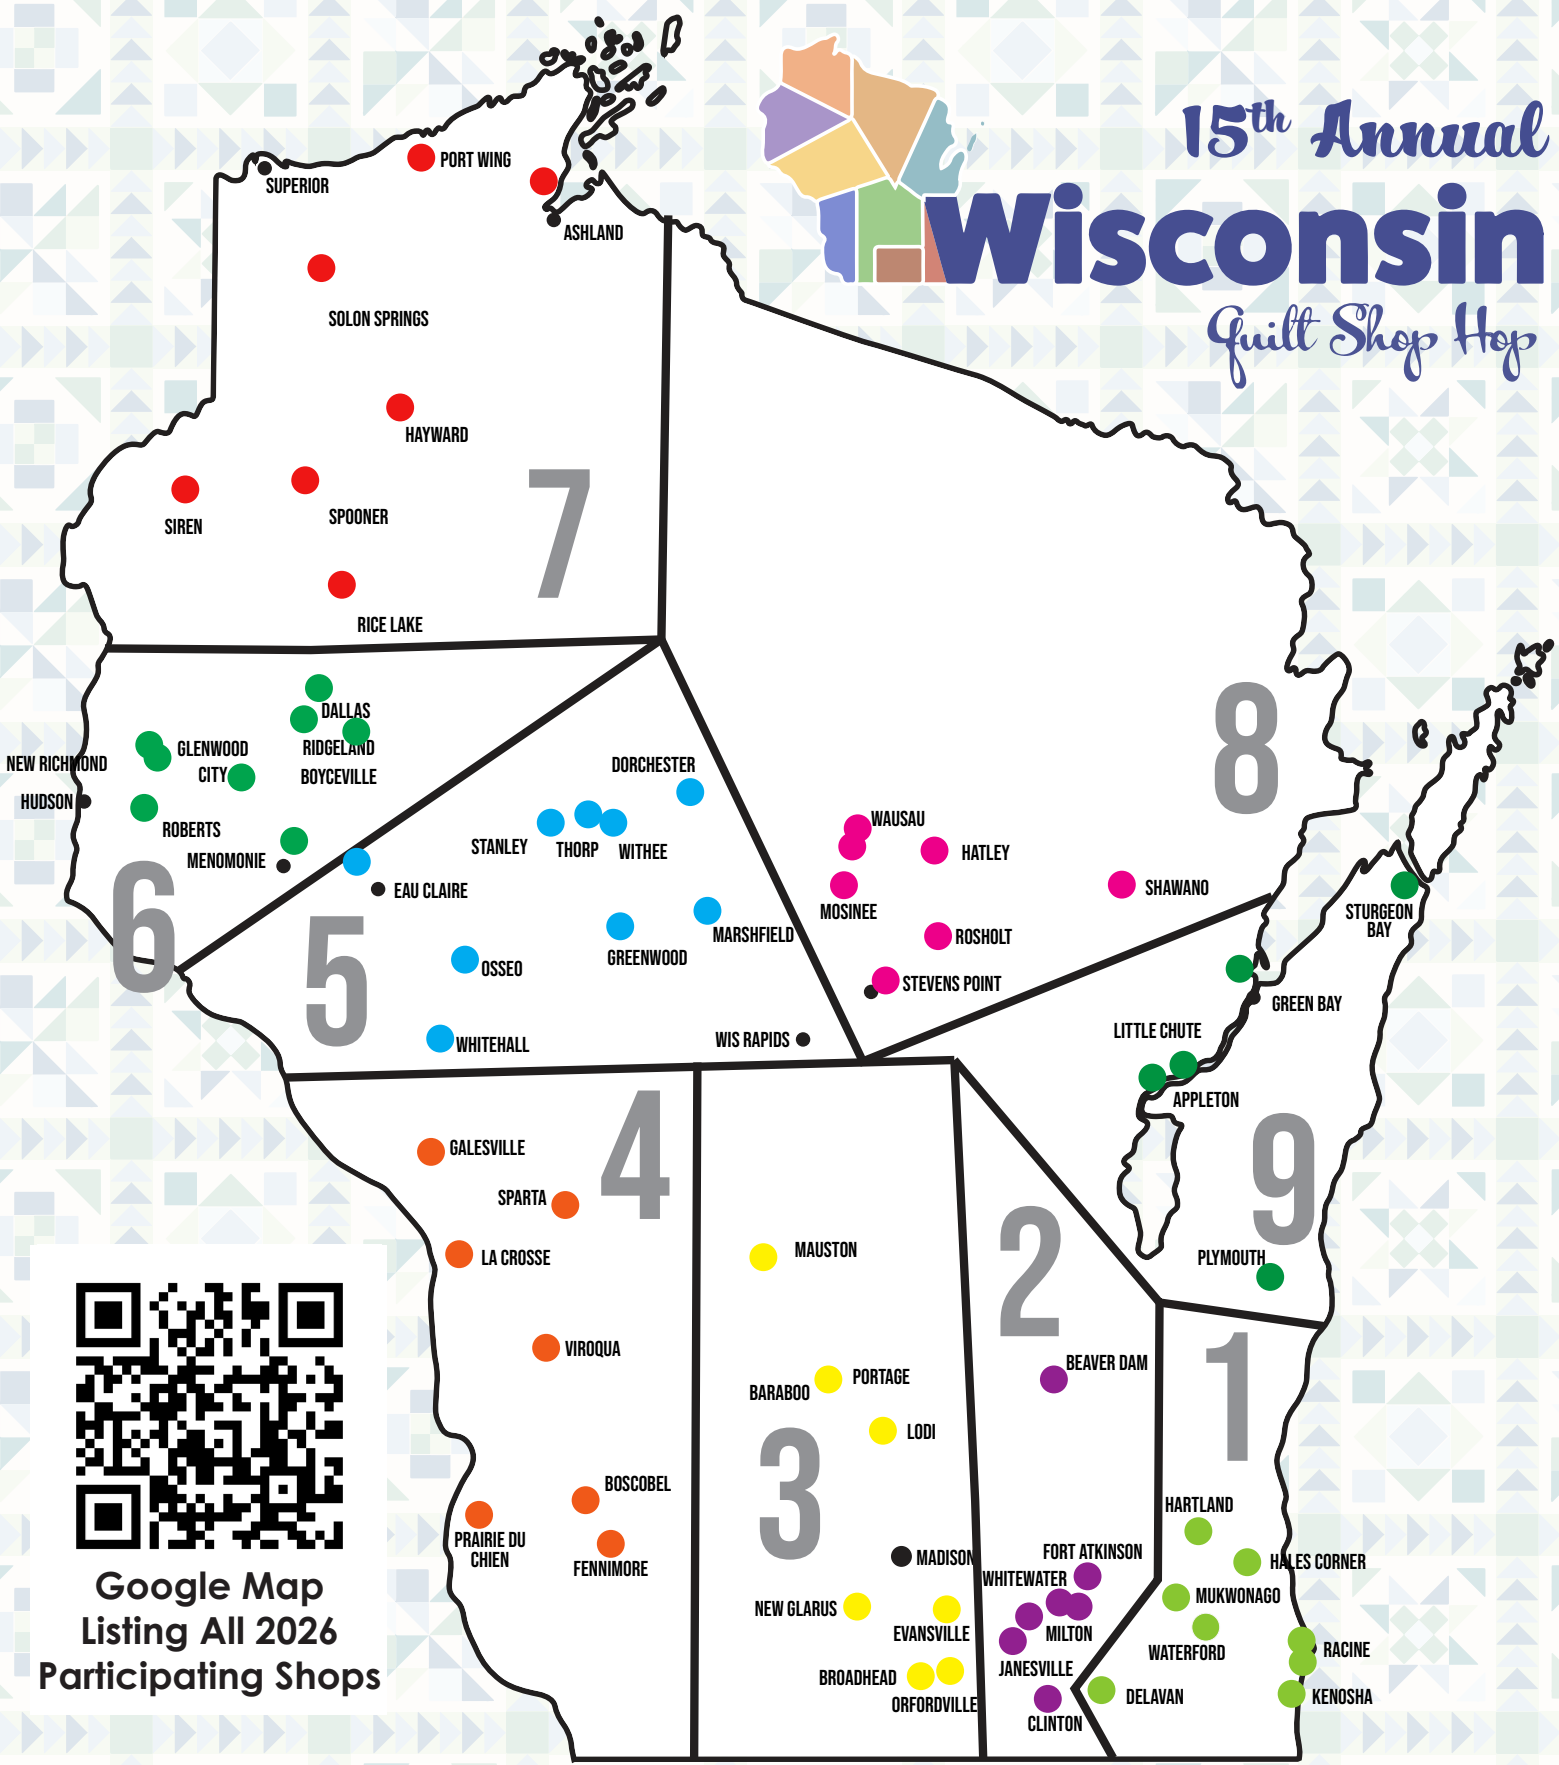

15th Annual Wisconsin Quilt Shop Hop

Google Map
Listing All 2026
Participating Shops

The Wisconsin Quilt Shop Hop is the original statewide quilt shop hop, established and operated by Wisconsin's local quilt shop owners, celebrating 15 years! This event is entirely owner-driven, with participating shop owners volunteering their time and expertise to promote collaboration, support locally owned businesses, and celebrate the rich quilting tradition found throughout our beautiful state.