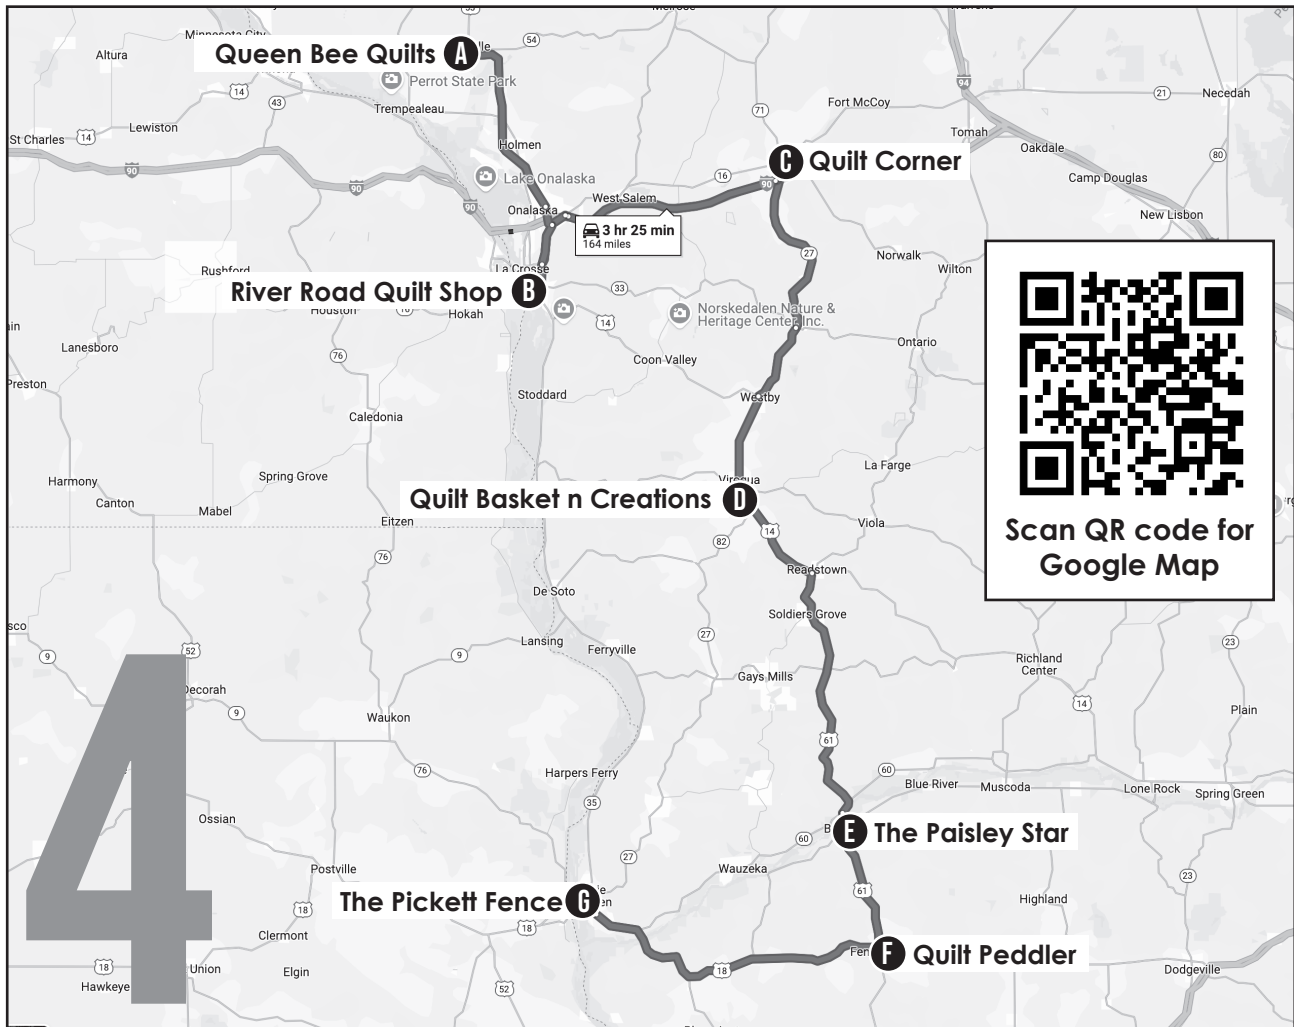

SECTION 4

A. Queen Bee Quilts

19835 E. Mill Road
Galesville, WI 54630
608-790-5882

queenbeequiltswisconsin.com

B. River Road Quilt Shop

2501 South Avenue
La Crosse, WI 54601
608-788-2990
nelsonflag.com

C. Quilt Corner

219 N. Water Street
Sparta, WI 54656
608-269-1083
www.quiltcorner.net

D. Quilt Basket N' Creations

117 FS Drive - Ste C
Viroqua, WI 54665
608-637-7002
quiltbasketncreations.com

E. The Paisley Star

903 Elm Street
Boscobel, WI 53805
608-375-2556

www.thepaisleystar.com

F. Quilt Peddler

4420 US Highway 18 East
Fennimore, WI 53809
608-822-6822
quiltpeddlerllc.com

G. The Pickett Fence

100 W. Blackhawk Avenue
Prairie du Chien, WI 53821
608-326-4593
pickettfencequiltshop.com