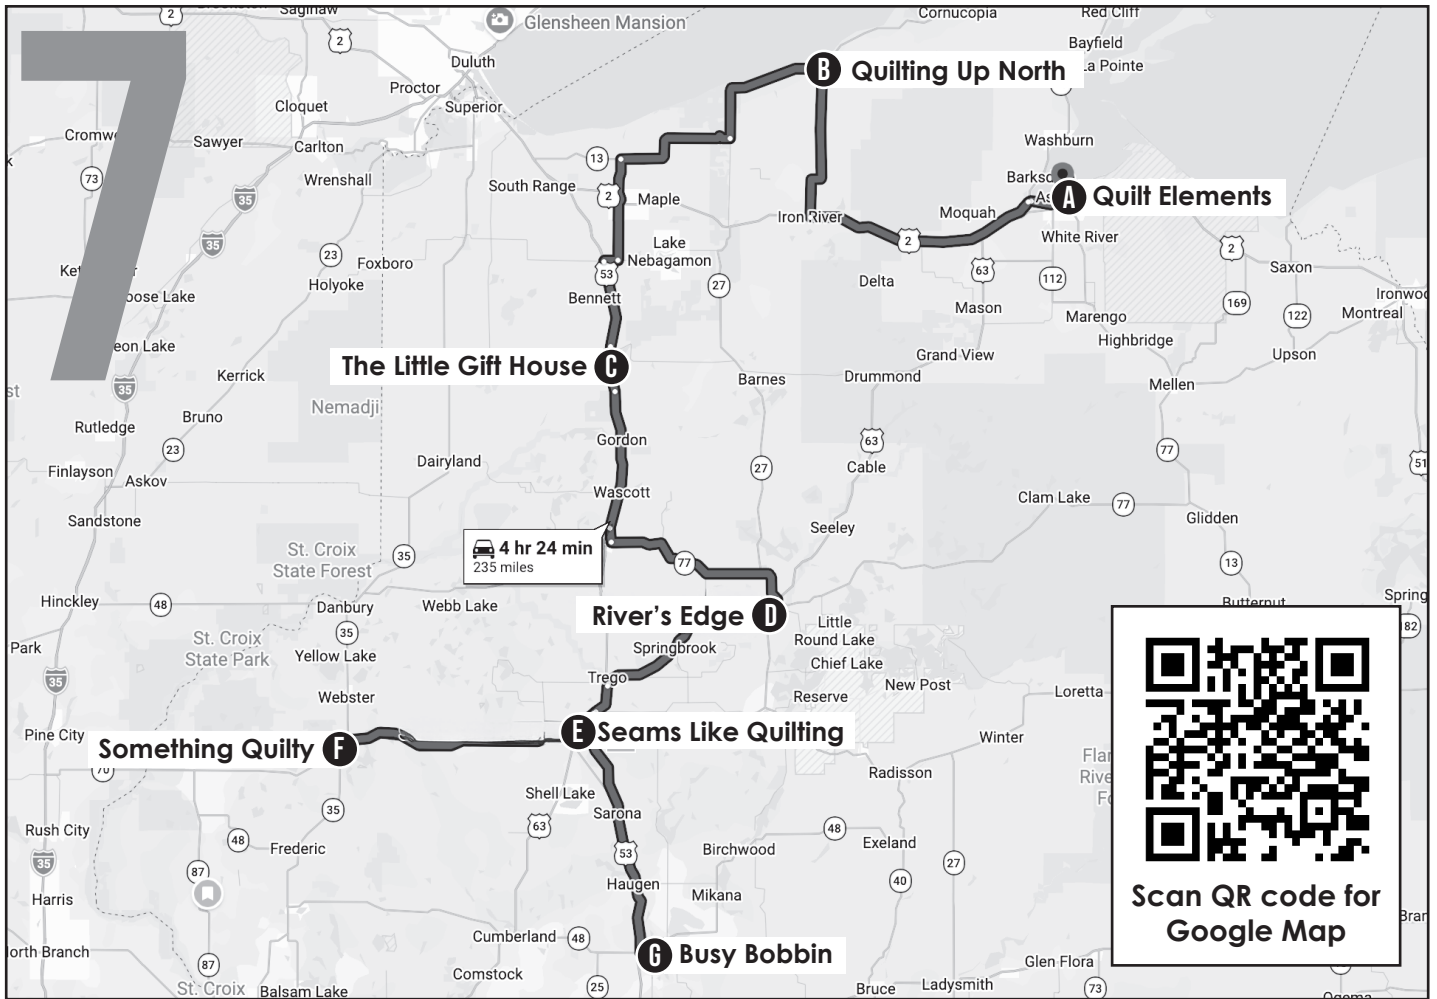

SECTION 7

A. Quilt Elements
303 Main Street W
Ashland, WI 54806
715-292-6524
www.quiltelements.com

B. Quilting Up North
82980 White Birch Road
Port Wing, WI 54865
715-774-3444
www.quiltingupnorth.com

C. The Little Giff House
9234 E. Main Street
Solon Springs, WI 54873
715-378-4170
www.thelittlegiffhouse.com

**D. River's Edge Antiques
& Quilt Loft**
10103 State Road 27
Hayward, WI 54843
715-634-0706
www.shopriversedge.com

E. Seams Like Quilting
409 N River Street
Spooner, WI 54801
715-939-1189
seamslikequilting.com

F. Something Quilty
24512 State Hwy 35/70
Siren, WI 54872
612-396-3611
somethingquilty.com

G. Busy Bobbin
234 N Wilson Avenue
Rice Lake, WI 54868
715-234-1217
busybobbin.com