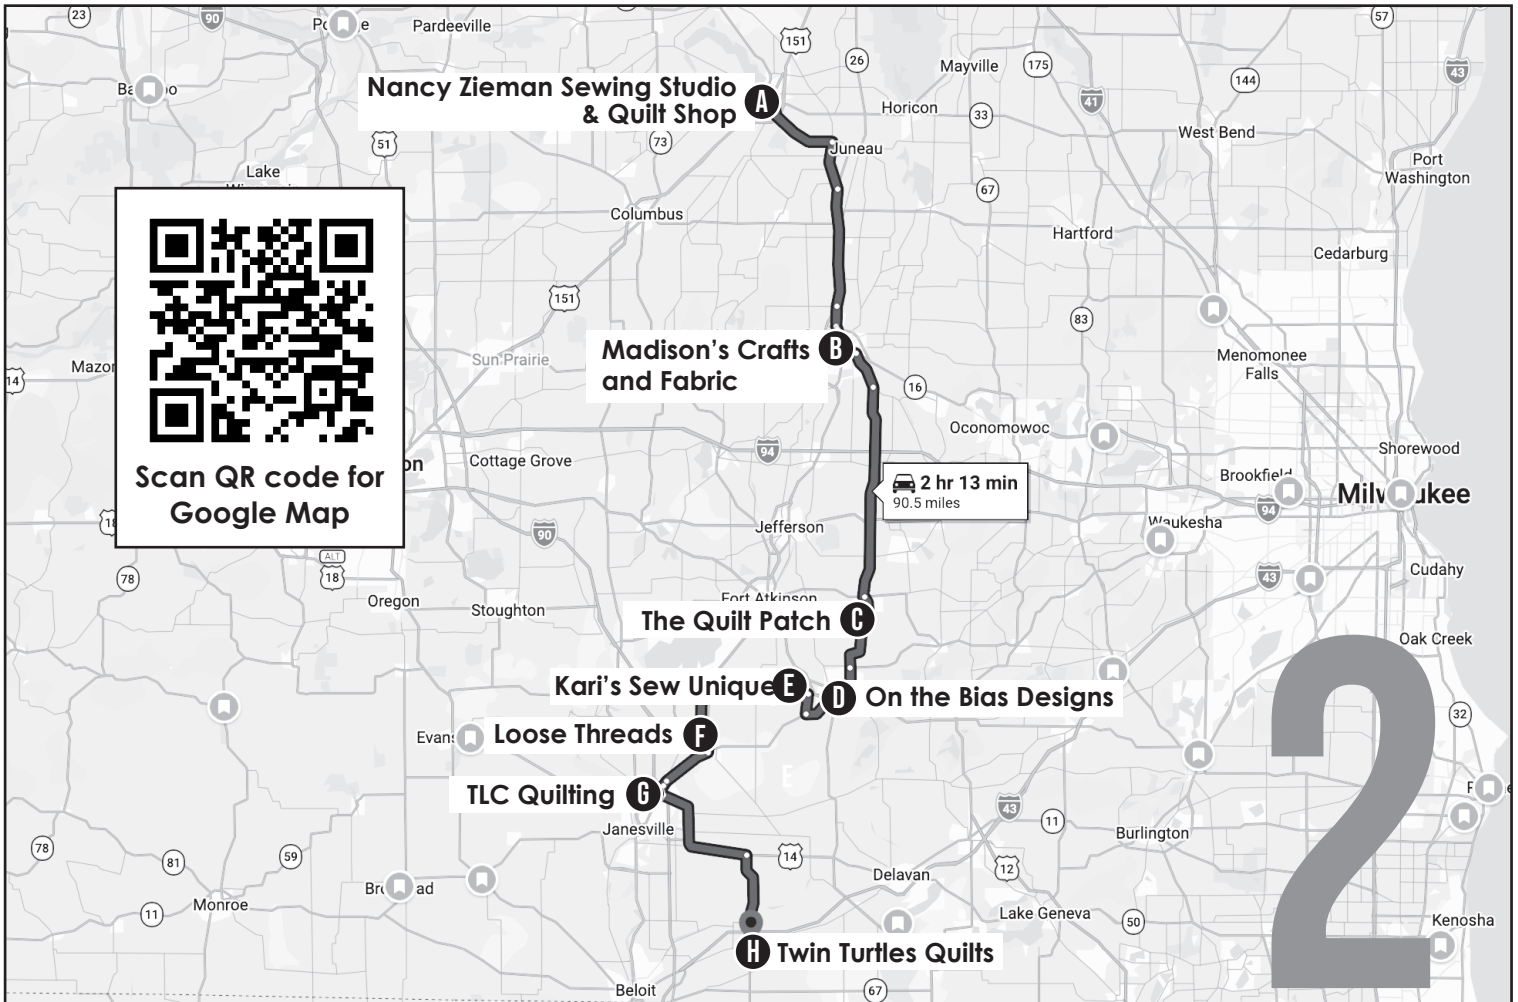

SECTION 2

A. Nancy Zieman Sewing Studio & Quilt Shop
120 Front Street
Beaver Dam, WI 53916
920-356-9456
nzsewingstudio.com

B. Madison's Crafts and Fabrics
717 W Main Street
Watertown, WI 53098
608-247-6761
madisoncraftsandfabrics.com

C. The Quilt Patch, LLC
W3352 Lower Hebron Road
Fort Atkinson, WI 53538
262-593-8435

D. On the Bias Designs
880 S Janesville St
Whitewater, WI 53190
262-200-1590
onthebiasdesigns.com

E. Kari's Sew Unique
12524 E. County Road N
Whitewater, WI 53190
262-473-2049
www.kariseunique.com

F. Loose Threads, LLC
8005 N. Milton Road
Milton, WI 53563
608-868-7912
loosethreadsllc.com

G. TLC Quilting
1800 Humes Road Suite 120
Janesville, WI 53545
608-563-4415
tlcquiltingwi.com

H. Twin Turtle Quilts
244 Allen Street
Clinton, WI 53525
608-676-6196
twinturtlequilts.com

SECTION 2 PRIZES:

6 winners to be drawn! Each will receive a gift bag containing:

- (1) Yoyo Magnifier
- (1) Dritz Mighty Travel Iron
- (1) Curved Titanium Snips
- (1) Aurifil 6 pack of 50 weight thread

COMPLETE SECTION 2:

Get a bead necklace when you get your stamp from each shop in our section. Finish Section 2 and get a special key chain while supplies last!