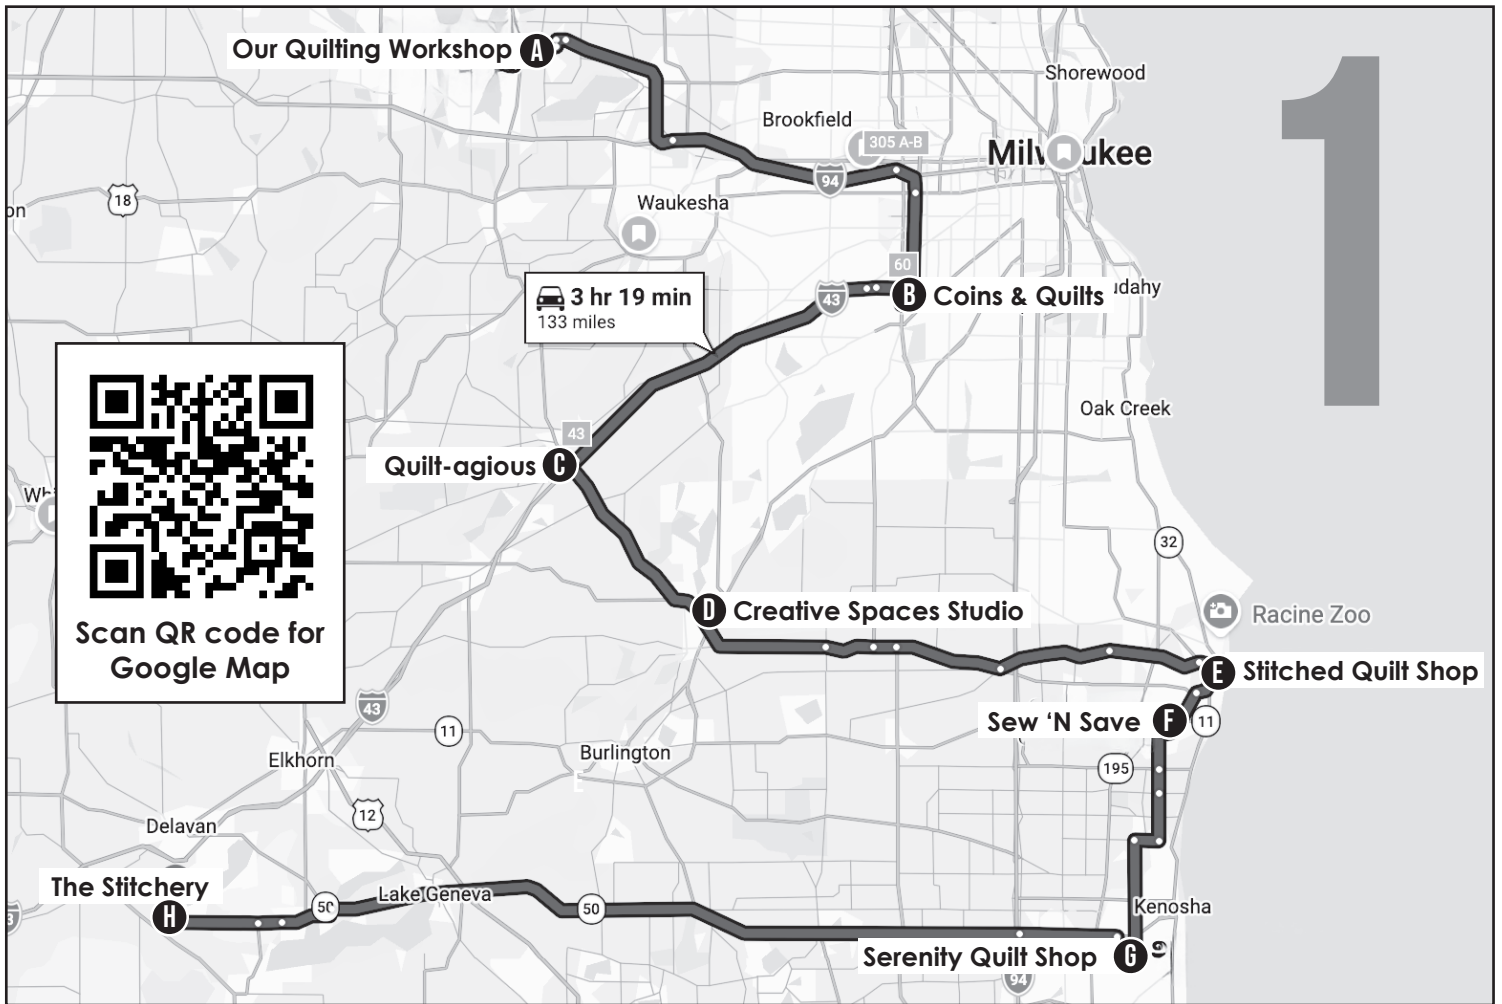

SECTION 1

A: Our Quilting Workshop LLC

300 Cottonwood Ave Ste 8
Hartland WI 53029
262-408-2018

ourquiltingworkshop2020.square.site

B: Coins & Quilts

5158 S 108th St Ste E&F
Hales Corner WI 53130
414-546-3233
coinsandquilts.com

C: Quilt-agious

1005 Main St Ste 200
Mukwonago WI 53149
262-363-3066
quilt-agious.com

D: Creative Spaces Studio

407 E Main Street
Waterford WI 53185
920-421-3688
creativespacesstudio.net

E: Stitched Quilt Shop

505 6th Street
Racine WI 53403
7262-260-8600

F: Sew N Save

3701 Durand Avenue
Racine WI 53405
262-554-8708
sewnsaveofracine.com

G: Serenity Quilt Shop

4003 80th St Ste 102
Kenosha WI 53142
262-577-5586
serenityquiltshop.com

H: The Stitchery

N2482 Cty Rd O
Delavan WI 53115
262-728-6318
thesticherywi.com

SECTION 1 PRIZES:

- (1) Janome Travel Mate 30 Machine
- (2) Sew Q Lasers
- (2) Oliso Mini Irons
- (2) 13 1/2" Square Wool Pressing mats
- (1) 6 1/2"x24" Quilters Select Ruler

All participants will receive a free pattern (while supplies last).