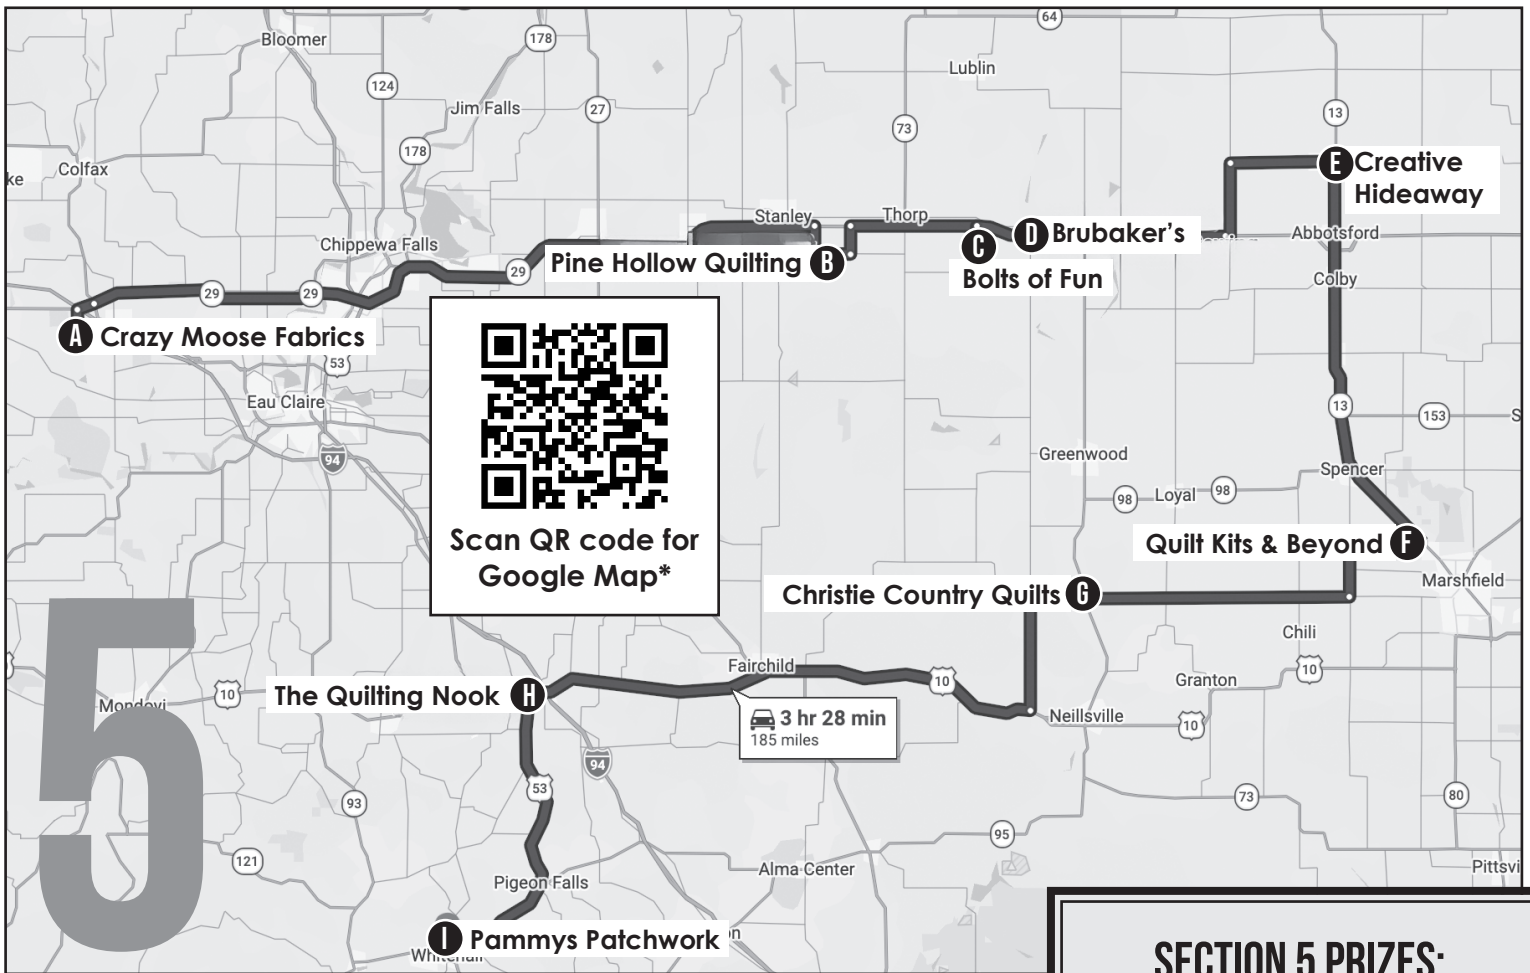

100 W Blackhawk Ave. • Prairie du Chien, Wisconsin

Website: pickettfencequiltshop.com

608-326-4593

Follow Us On Facebook

SECTION 5

5

A. Crazy Moose Fabrics
 N5145 860th
 Elk Mound, WI 54739
 207-695-3600

B. Pine Hollow Store
 N14085 Fernwall Avenue
 Stanley, WI 54768
 715-644-3591