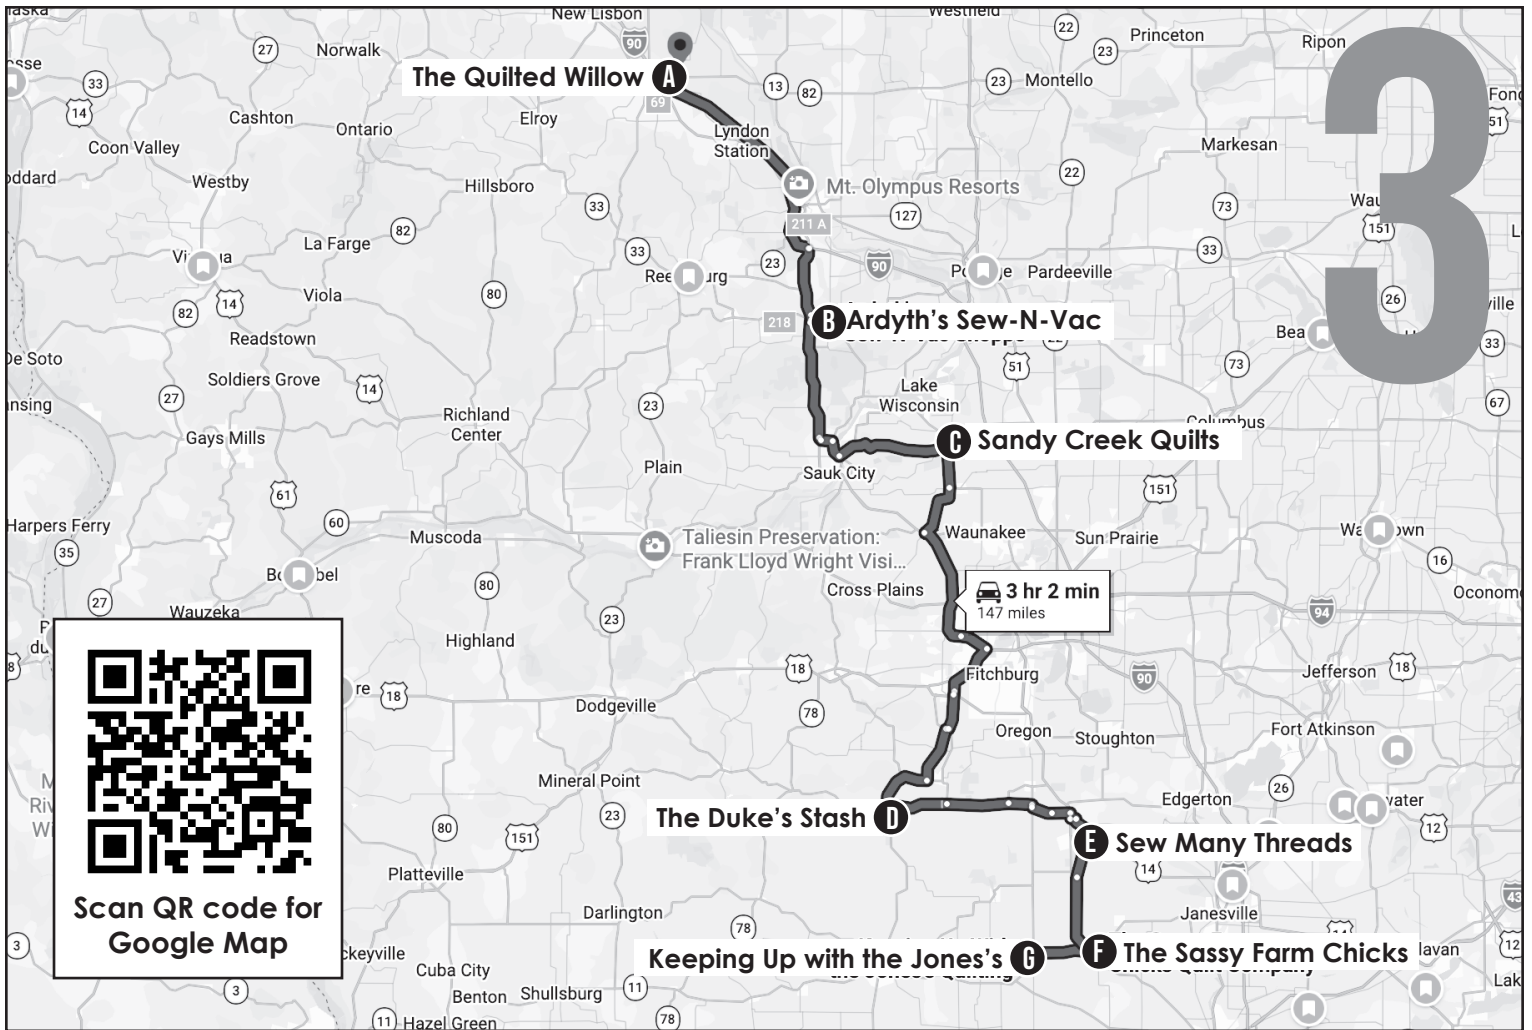

SECTION 3

3

A: The Quilted Willow
N4429 19th Avenue
Mauston, WI 53948
608-844-3366
quiltedwillow.com

B: Ardyth's Sew-N-Vac
116 4th Street
Baraboo, WI 53913
608-356-4461
ardythsewnvac.com

C: Sandy Creek Quilts
214 S. Main St
Lodi, WI 53555
608-592-5793
sandycreekquilts.com

D: The Duke's Stash
13 7th Avenue
New Glarus, WI 53574
608-527-2411

E: Sew Many Threads
705 Brown School Rd
Evansville, WI 53536
608-882-0287
sewmanythreads.net

**F: The Sassy Farm Chicks
Quilt Company**
203 W Beloit Street
Orfordville, WI 53576
608-921-3466
sassyfarmchicks.com

G: Keeping Up with the Jones's
908 1st Center Avenue
Brodhead, WI 53520
608-897-9401
keepingupquilting.com

SECTION 3 PRIZES:
Arrow Sewing Chairs

SECTION 3 EVENT:
Open at 7AM on Saturday
June 6. We offer early
shopping and breakfast,
while supplies last.