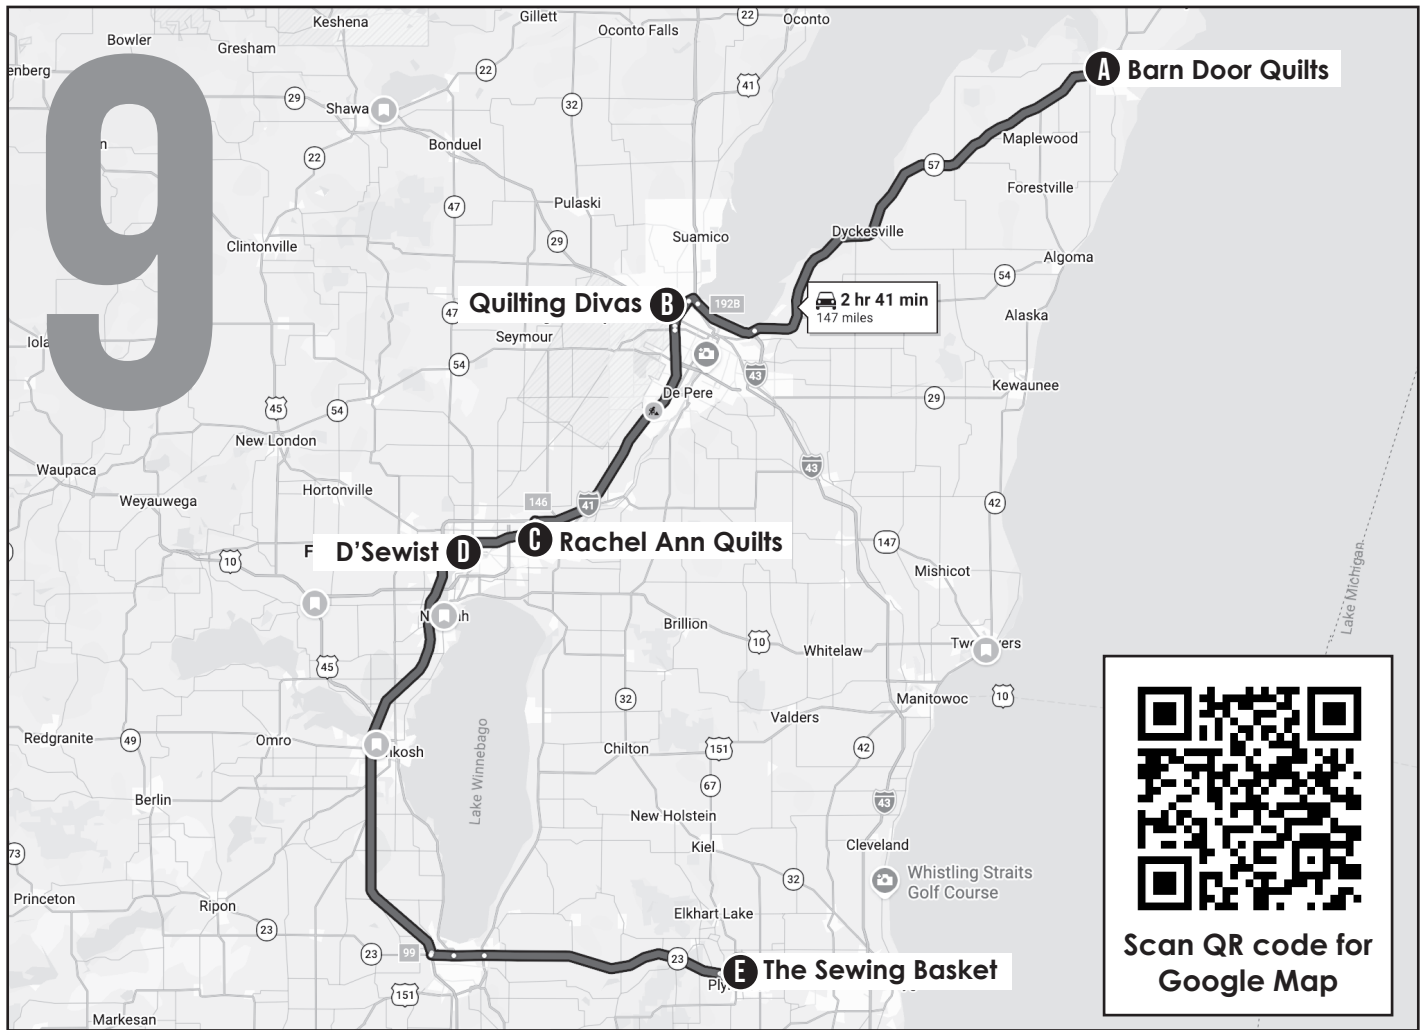

Normal Hours Fridays 10-5
 Saturdays 10-3 & by appointment

SECTION 9

A. Barn Door Quilt Shop
 160 North 3rd Avenue
 Sturgeon Bay, WI 54235
 920-746-1544

B. D'Sewist Quilt Shop & More
 1400 W. College Avenue
 Appleton, WI 54914
 920-939-3989
www.dsewistquilts.com